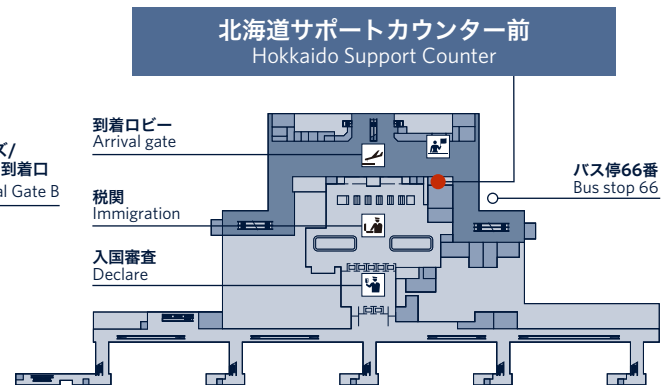

新千歳空港 国際線ターミナル 2F New Chitose Airport International Terminal Arrival Lobby 2F

Tel 0136-44-1111 Email niseko.reservations@hilton.com

For reservations, please call our concierge at +81 136 44 1111 or email us at niseko.reservations@hilton.com

ヒルトンニセコビレッジ Hilton Niseko Village

0136-44-1111 〒048-1592 北海道虻田郡二セコ町東山温泉
Higashiyama-onsen Niseko-cho Abuta-gun Hokkaido 048-1592 Japan

Updated 2016.4.26