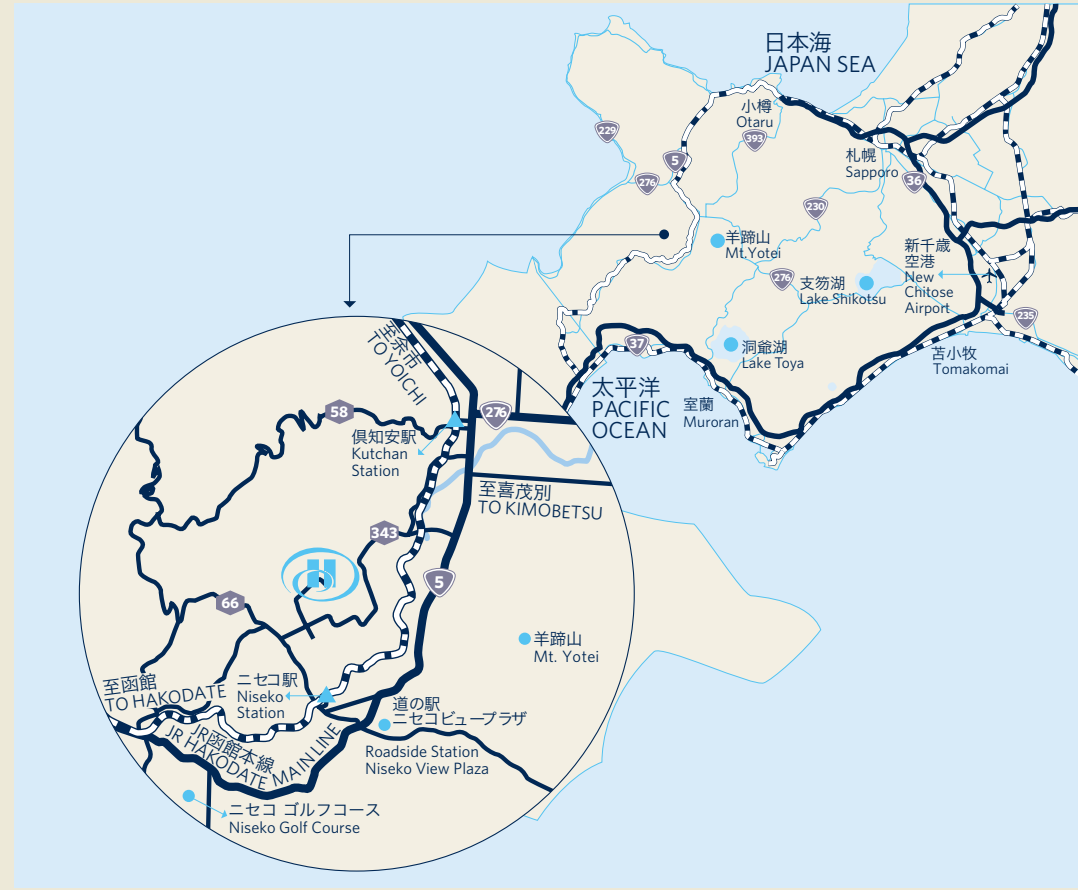

WELCOME TO HILTON NISEKO VILLAGE

A picturesque resort nestled among the foothills of Mount Yotei

Hilton Niseko Village offers a variety of outdoor activities throughout the year. Our hotel can also cater to a wide range of events, from business functions to private ceremonies. Whatever the occasion, we will help ensure it is an unforgettable experience.

ロケーション

札幌からわずか2時間、国内有数のアウトドアリゾート

北海道の秀峰羊蹄山を望み、ニセコ連峰主峰ニセコアンヌプリの山麓に広がるマウンテンリゾート、ヒルトンニセコビレッジ。新千歳空港、札幌、小樽、函館など主要都市からのアクセスの良さに加え、昭和新山や洞爺湖、余市のウィスキー蒸留所や仁木町の果物狩りといった観光スポットにも便利なロケーション。古い倉庫街から、ギャラリーやレストランが建ち並びおしゃれな街並みへと変貌した小樽も人気上昇中のホットスポットです。

LOCATION

A spectacular resort located two hours outside Sapporo

Hilton Niseko Village is situated at the foot of Mount Niseko-Annupuri and overlooks the breathtaking Mount Yotei. Our resort is easily accessible from Shin-Chitose Airport and major cities such as Sapporo, Otaru and Hakodate. Several tourist attractions are also nearby including a volcanic lava dome, Showa-shinzan, as well as Lake Toya, Yoichi Whisky Distillery and fruit picking in Niki-cho. Otaru is a popular city to visit for its array of galleries and restaurants.